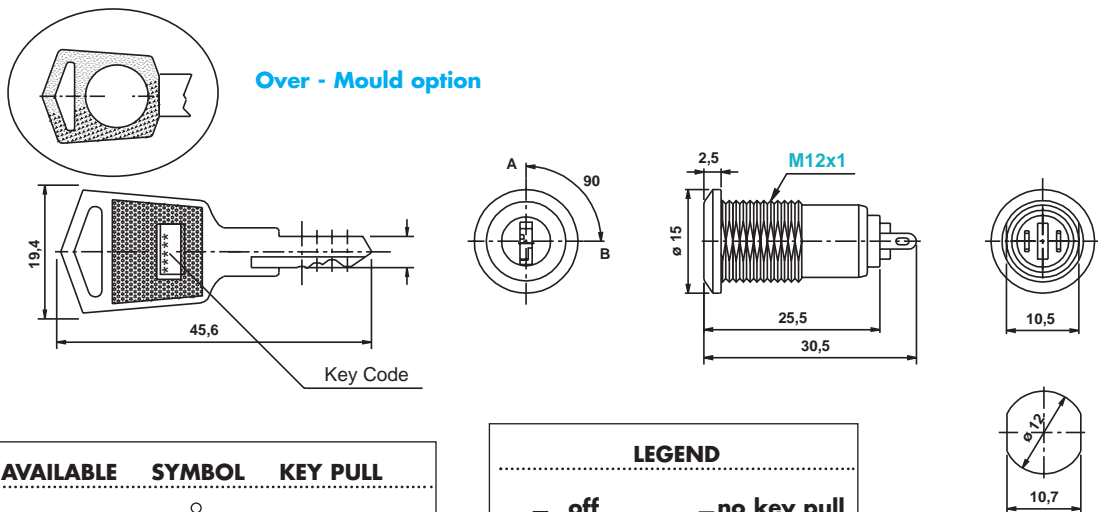

MODELS AVAILABLE	SYMBOL	KEY PULL
KS FL1-19ST2190		Pos 1
KS FL1-19ST2290		Pos 1-2

LEGEND	
—	off
●	on
△	mom
—	no key pull
○	key pull

KEY-LOCK SWITCHES