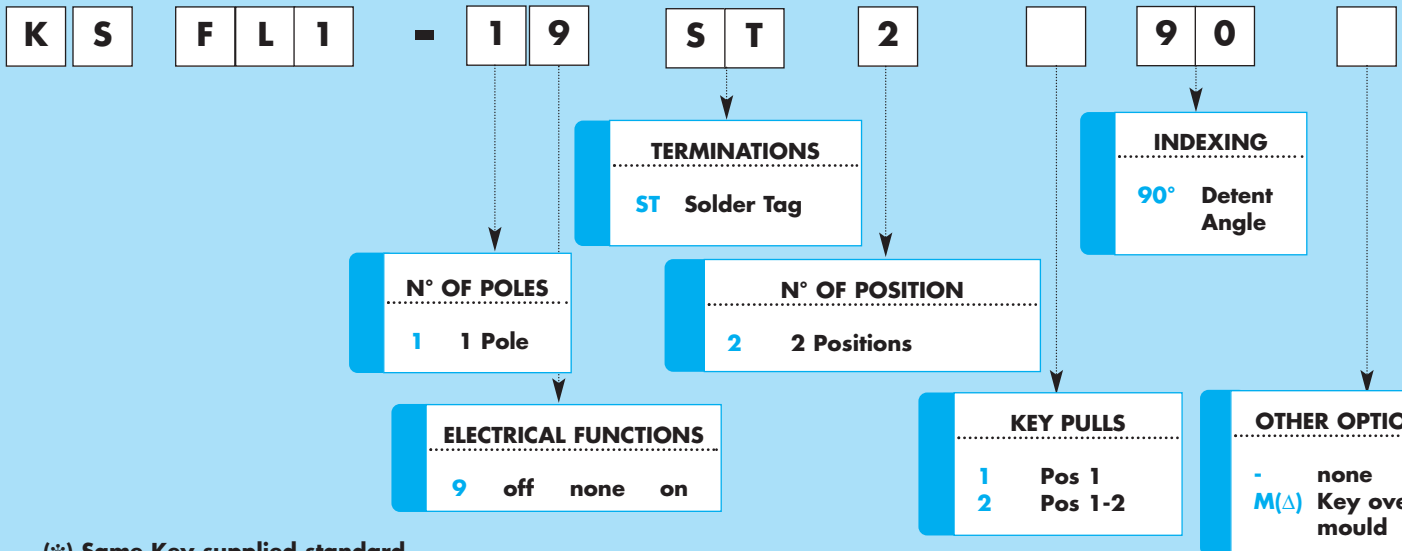

SERIES KS FL1

- **Miniature ON-OFF Key-Lock Switch**

CHARACTERISTICS

- Flat Key
- 20 combinations
- 4 Disk Tumbler Mechanism

SPECIFICATIONS

Contact Rating: 1A @ 125 VAC or 28 VDC - 0,5A @ 250 VAC
Contact Resistance: $10\ \Omega$ min.
Insulation Resistance: $10^9\ \Omega$ min.
Dielectric Strength: 1000 V RMS Min @ sea level
Electric Life: 6.000 make & break cycles @ full load

MATERIALS

Lock Housing: Zinc alloy
Cylinder: 4 Disk tumbler mechanism
Keys: Brass Nickel plated
Bezel: Stainless steel
Contacts: Silver plated
Terminals: Silver plated

HOW TO ORDER

- (*) Same Key supplied standard
- (*) When ordering specify same Key or different Keys
  Min Qty per lot apply for different Keys - Please enquire -

(Δ) Min qty required