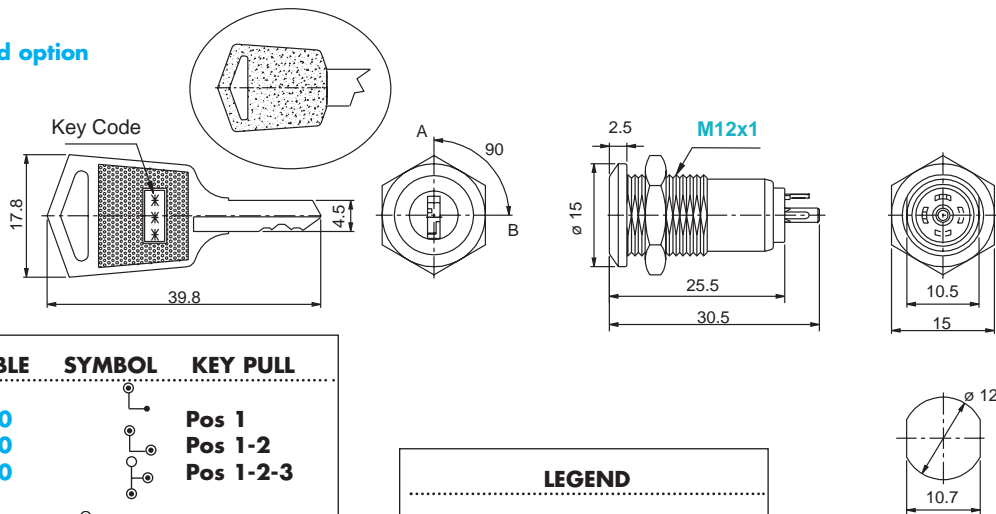

Over - Mould option

MODELS AVAILABLE SYMBOL KEY PULL

KS FL2-11ST2190		Pos 1
KS FL2-11ST2290		Pos 1-2
KS FL2-13ST3390		Pos 1-2-3
KS FL2-16ST3390		Pos 1-2-3
KS FL2-1CST4490		Pos 1-2-3-4
KS FL2-1DST4490		Pos 1-2-3-4

LEGEND

- off
- on
- △ mom
- no key pull
- key pull