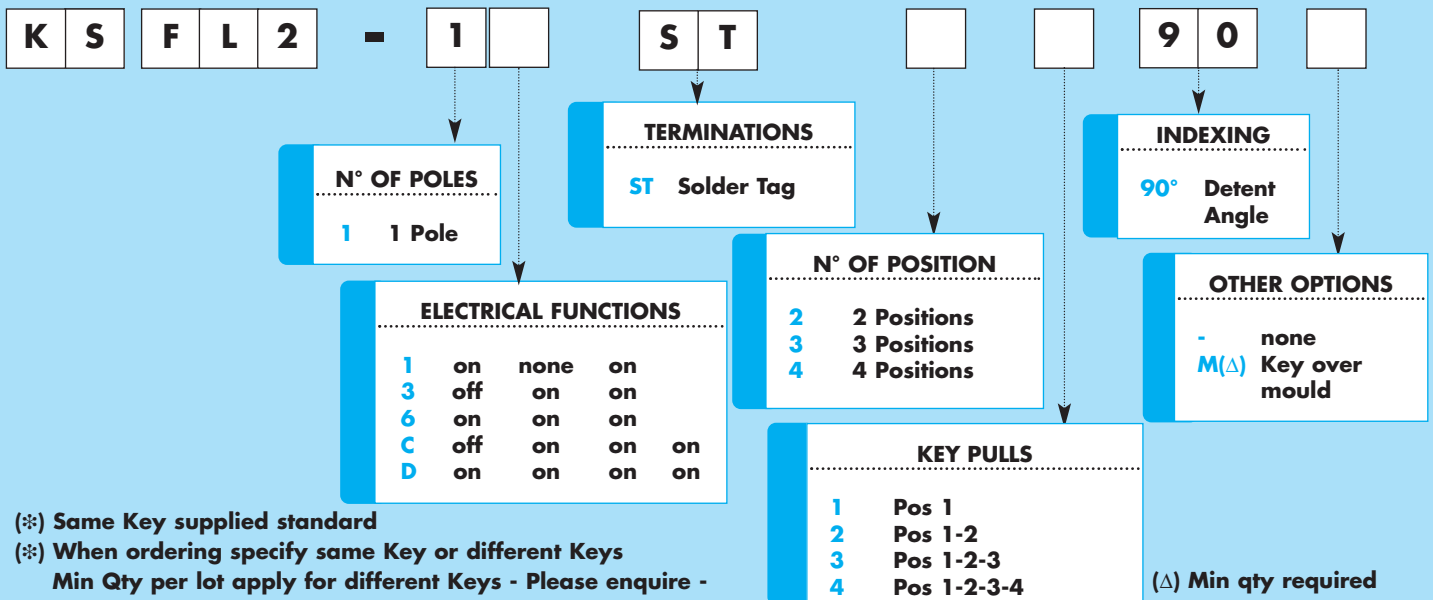

SERIES KS FL2

- Miniature multifunction Key-Lock Switch

CHARACTERISTICS

- Flat Key
- 20 combinations
- 4 Disk Tumbler Mechanism
- 2, 3, 4 Positions

SPECIFICATIONS

- **Contact Rating:** 1A @ 125 VAC or 28 VDC - 0,5A @ 250 VAC
- **Contact Resistance:** <math><10\text{ m}\Omega</math>
- **Insulation Resistance:** $10^9\Omega$ min.
- **Dielectric Strength:** 1000 V RMS Min @ sea level
- **Electric Life:** 6.000 make & break cycles @ full load

MATERIALS

- **Lock Housing:** Zinc alloy
- **Cylinder:** 4 Disk tumbler mechanism
- **Keys:** Brass Nickel plated
- **Bezel:** Stainless steel
- **Contacts:** Silver plated
- **Terminals:** Silver plated

HOW TO ORDER